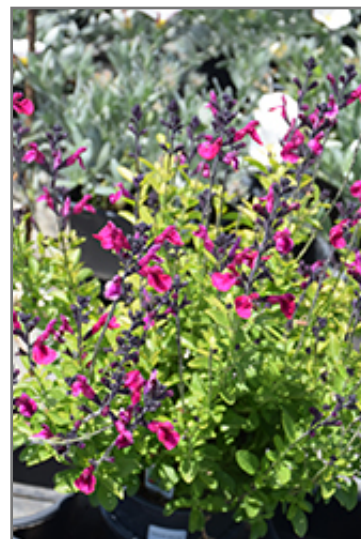

Plant Height: 18 inches

Flower Height: 24 inches

Spread: 18 inches

Spacing: 15 inches

Sunlight: ☐ ☒

Hardiness Zone: 6b

Group/Class: Vibe Series

Description:

This petite selection presents vibrant fuchsia flowers from dark rose buds all summer long; notably heat and drought tolerant; resilient to most atmospheric effects including pollution and salt spray; excellent for borders, cutting gardens, or containers

Ornamental Features

Vibe Ignition Fuchsia Sage has masses of beautiful racemes of fragrant fuchsia flowers rising above the foliage from late spring to early fall, which emerge from distinctive rose flower buds, and which are most effective when planted in groupings. The flowers are excellent for cutting. Its narrow leaves remain green in color throughout the year.

Landscape Attributes

Vibe Ignition Fuchsia Sage is an herbaceous evergreen perennial with an upright spreading habit of growth. Its medium texture blends into the garden, but can always be balanced by a couple of finer or coarser plants for an effective composition.

This is a relatively low maintenance plant, and should only be pruned after flowering to avoid removing any of the current season's flowers. It is a good choice for attracting bees, butterflies and hummingbirds to your yard, but is not particularly attractive to deer who tend to leave it alone in favor of tastier treats. It has no significant negative characteristics.

Vibe Ignition Fuchsia Sage in bloom
Photo courtesy of NetPS Plant Finder