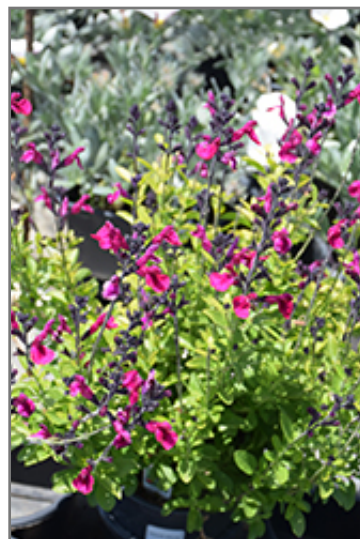

Plant Height: 18 inches

Flower Height: 24 inches

Spread: 18 inches

Spacing: 15 inches

Sunlight: ☐ ☒

Hardiness Zone: 6b

Group/Class: Vibe Series

Description:

This petite selection presents vibrant fuchsia flowers from dark rose buds all summer long; notably heat and drought tolerant; resilient to most atmospheric effects including pollution and salt spray; excellent for borders, cutting gardens, or containers

Ornamental Features

Vibe Ignition Fuchsia Sage has masses of beautiful racemes of fragrant fuchsia flowers rising above the foliage from late spring to early fall, which emerge from distinctive rose flower buds, and which are most effective when planted in groupings. The flowers are excellent for cutting. Its narrow leaves remain green in color throughout the year.

Landscape Attributes

Vibe Ignition Fuchsia Sage is an herbaceous evergreen perennial with an upright spreading habit of growth. Its medium texture blends into the garden, but can always be balanced by a couple of finer or coarser plants for an effective composition.

This is a relatively low maintenance plant, and should only be pruned after flowering to avoid removing any of the current season's flowers. It is a good choice for attracting bees, butterflies and hummingbirds to your yard, but is not particularly attractive to deer who tend to leave it alone in favor of tastier treats. It has no significant negative characteristics.

Vibe Ignition Fuchsia Sage in bloom
Photo courtesy of NetPS Plant Finder